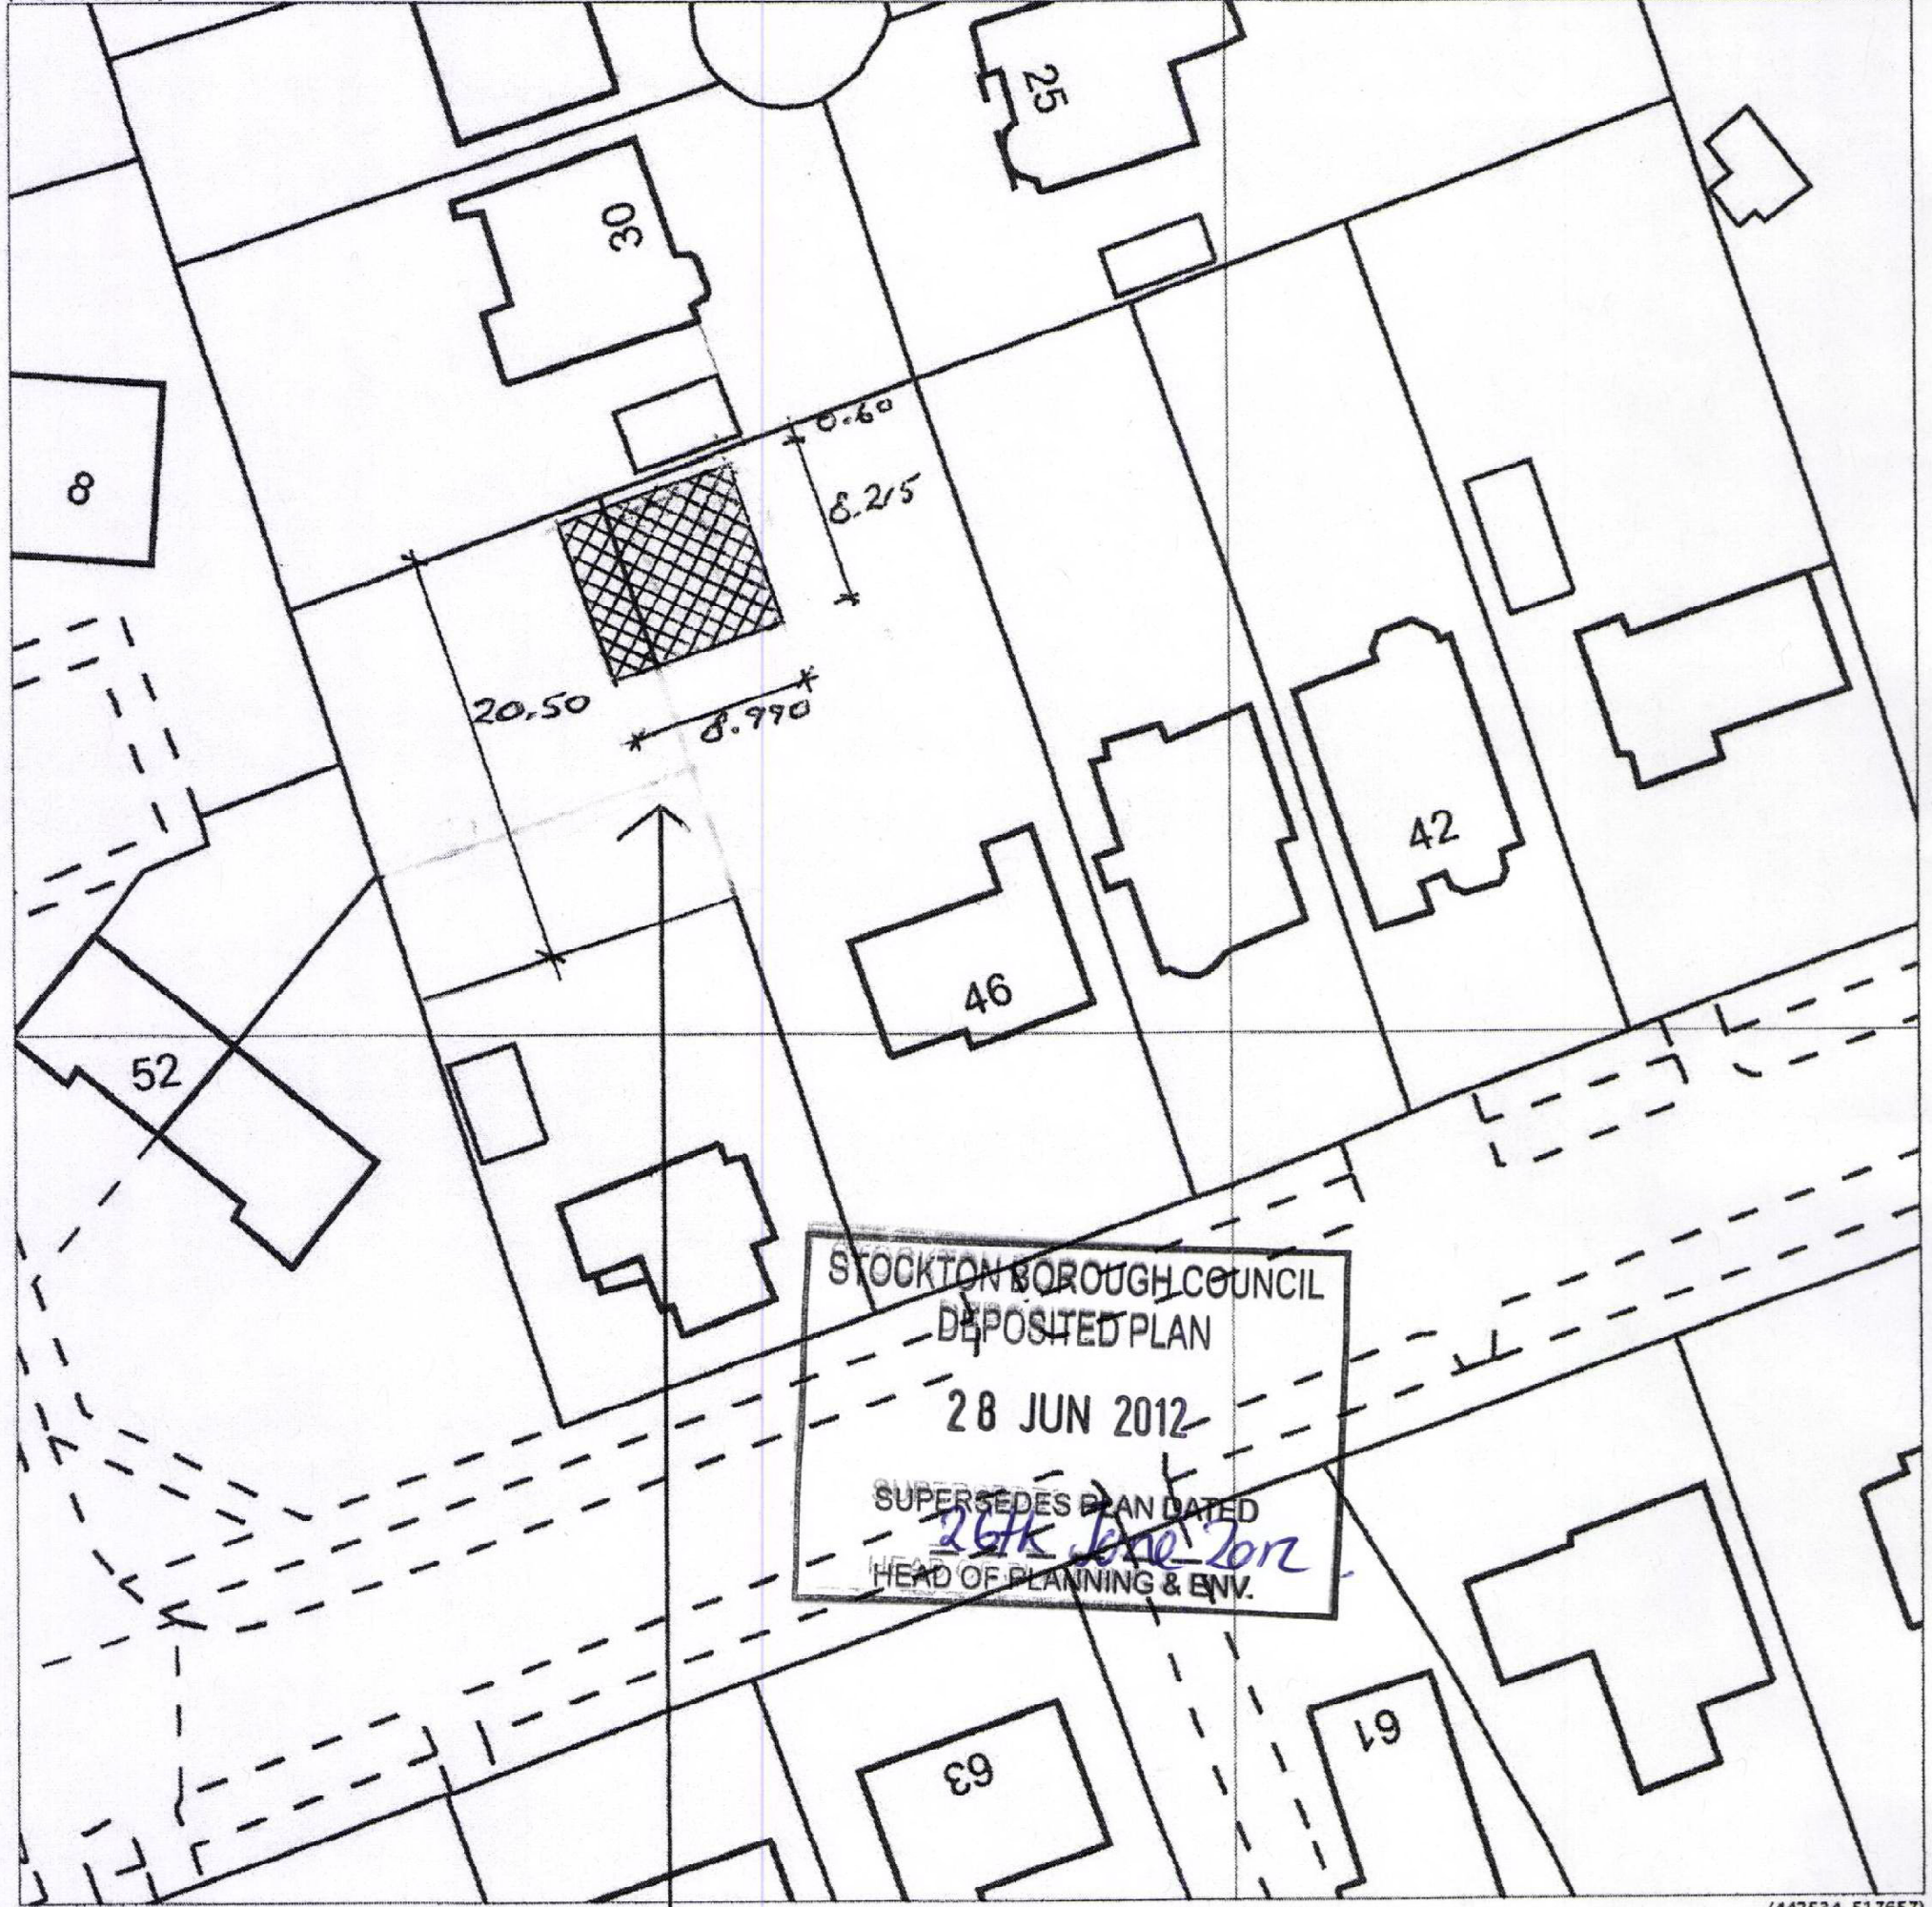

(442440, 517751)

(442534, 517751)

(442440, 517657)

(442534, 517657)

Produced 14 May 2012 from the Ordnance Survey National Geographic Database and incorporating surveyed revision available at this date. Reproduction in whole or part is prohibited without the prior permission of Ordnance Survey. © Crown Copyright 2012.

Ordnance Survey and the OS Symbol are registered trademarks of Ordnance Survey, the national mapping agency of Great Britain.

The representation of a road, track or path is no evidence of a right of way. The representation of features as lines is no evidence of a property boundary.

46 HARLSEY ROAD
STOCKTON-ON-TEES
TS18 5DJ

Supplied by: **Stanfords**
 Reference: OI419338
 Centre coordinates: 442487 517704

PROPOSED LOCATION OF
 THE 8.990M x 8.215M
 FOOTPRINT DETACHED
 GARAGE.
 DENOTED IN CROSS-
 HATCHING.